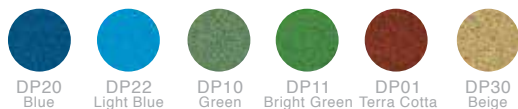

- Slip-resistant
- Low Maintenance
- Proven Durability
- Endless Design Options
- UV and Chlorine Resistant

DuraSplash™ Color Choices:

Standard Colors

Premium Colors

DuraSplash™
WATER PLAY SURFACE

The combination of UV resistant TPV rubber granules and our proprietary chlorine resistant aliphatic binder makes DuraSplash™ Water Play Surface the most durable, long-lasting water play surface available. For use on pool decks, zero entry pools and spray grounds, this non-slip surface is ADA compliant and easy to maintain. DuraSplash™ comes in a wide array of fun colors and endless design options adding play value and excitement to any aquatic area.