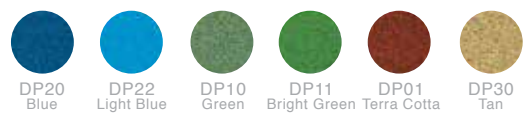

- Slip-resistant
- Low Maintenance
- Proven Durability
- Endless Design Options
- UV and Chlorine Resistant

DuraSplash™ Color Choices:

Standard Colors

Premium Colors

DuraSplash™
WATER PLAY SURFACE

The combination of UV resistant TPV rubber granules and our proprietary chlorine resistant aliphatic binder makes DuraSplash™ Water Play Surface the most durable, long-lasting water play surface available. For use on pool decks, zero entry pools and spray grounds, this non-slip surface is ADA compliant and easy to maintain. DuraSplash™ comes in a wide array of fun colors and endless design options adding play value and excitement to any aquatic area.