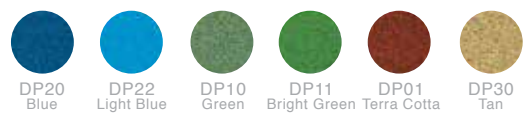

- Slip-resistant
- Low Maintenance
- Proven Durability
- Endless Design Options
- UV and Chlorine Resistant

**DuraSplash™ Color Choices:**

**Standard Colors**

**Premium Colors**

**DuraSplash™**  
WATER PLAY SURFACE

The combination of UV resistant TPV rubber granules and our proprietary chlorine resistant aliphatic binder makes DuraSplash™ Water Play Surface the most durable, long-lasting water play surface available. For use on pool decks, zero entry pools and spray grounds, this non-slip surface is ADA compliant and easy to maintain. DuraSplash™ comes in a wide array of fun colors and endless design options adding play value and excitement to any aquatic area.