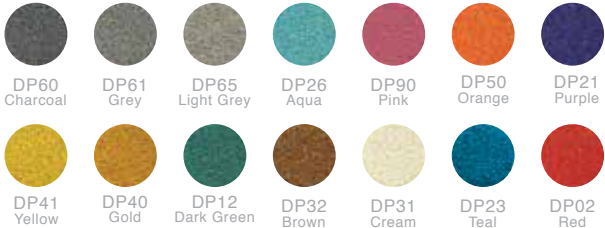

DuraBound™
Fall Height Chart

- IPEMA Certified
- ADA Compliant
- Proven Durability
- Seamless, NoTrip
- Professionally Installed
- Consistent Fall Protection
- Exceeds CPSC Guidelines
- Extremely Low-maintenance
- Endless Design/Color Options
- Recycled Content up to 7 LEED Points

DuraPlay™ Surfacing System Color Choices:

Standard Colors

Premium Colors

DuraPlay Surfacing System™ is a poured in place, seamless rubber surface for playgrounds. Installed at different thicknesses for varying deck heights, this high-quality safety surface achieves consistent fall protection and performance exceeding CPSC guidelines for ASTM 1292. The DuraPlay™ Surfacing System is virtually maintenance-free and is available in a multitude of colors that can be combined and used to create any design imaginable!