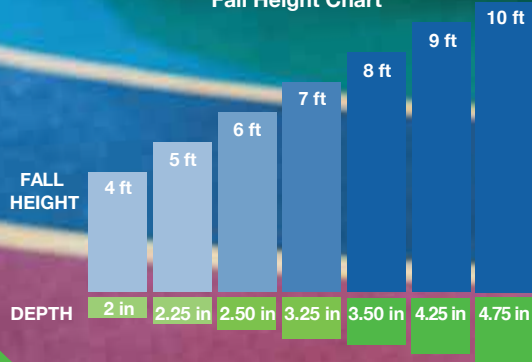

DuraBound™
Fall Height Chart

- IPEMA Certified
- ADA Compliant
- Proven Durability
- Seamless, NoTrip
- Professionally Installed
- Consistent Fall Protection
- Exceeds CPSC Guidelines
- Extremely Low-maintenance
- Endless Design/Color Options
- Recycled Content up to 7 LEED Points

DuraPlay™ Surfacing System Color Choices:

Standard Colors

Premium Colors

DuraPlay Surfacing System™ is a poured in place, seamless rubber surface for playgrounds. Installed at different thicknesses for varying deck heights, this high-quality safety surface achieves consistent fall protection and performance exceeding CPSC guidelines for ASTM 1292. The DuraPlay™ Surfacing System is virtually maintenance-free and is available in a multitude of colors that can be combined and used to create any design imaginable!