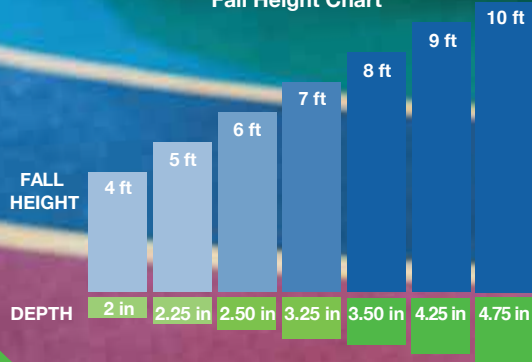

**DuraBound™  
Fall Height Chart**

- IPEMA Certified
- ADA Compliant
- Proven Durability
- Seamless, NoTrip
- Professionally Installed
- Consistent Fall Protection
- Exceeds CPSC Guidelines
- Extremely Low-maintenance
- Endless Design/Color Options
- Recycled Content up to 7 LEED Points

**DuraPlay™ Surfacing System Color Choices:**

**Standard Colors**

**Premium Colors**

DuraPlay Surfacing System™ is a poured in place, seamless rubber surface for playgrounds. Installed at different thicknesses for varying deck heights, this high-quality safety surface achieves consistent fall protection and performance exceeding CPSC guidelines for ASTM 1292. The DuraPlay™ Surfacing System is virtually maintenance-free and is available in a multitude of colors that can be combined and used to create any design imaginable!