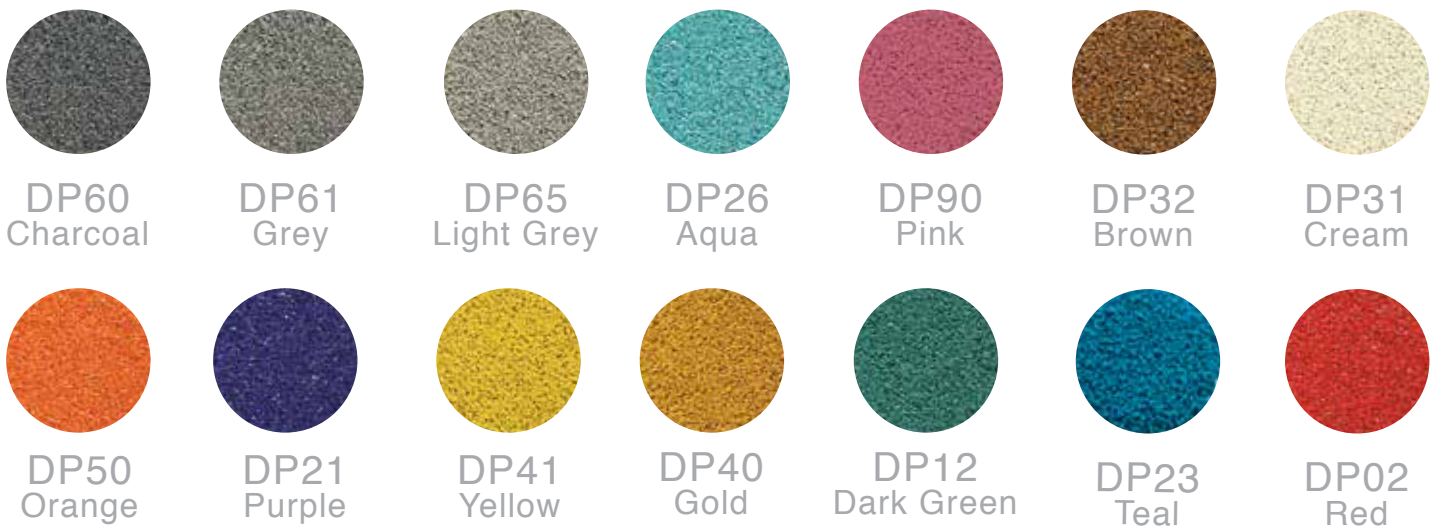

Color Choices:

Any of these colors may be combined to create a more textured look.
The printed color samples shown may not be an exact match to the surfacing colors due to printing limitations.

Standard Colors

Premium Colors

Color Choices:

Any of these colors may be combined to create a more textured look.
The printed color samples shown may not be an exact match to the surfacing colors due to printing limitations.

Beige

Red

Brown

Green

Black

Blue

Yellow

Color Choices:

Any of these colors may be combined to create a more textured look.
The printed color samples shown may not be an exact match to the surfacing colors due to printing limitations.

Black

Redwood

Brown

Gray

Cypress