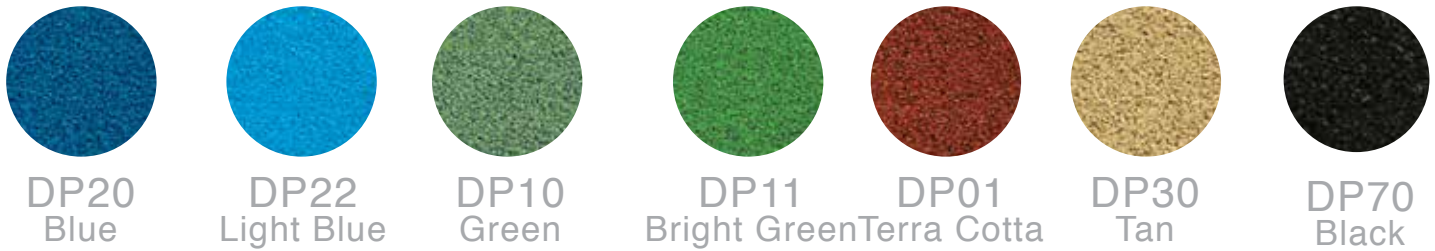

Color Choices:

Any of these colors may be combined to create a more textured look.
The printed color samples shown may not be an exact match to the surfacing colors due to printing limitations.

Standard Colors

Premium Colors

Color Choices:

Any of these colors may be combined to create a more textured look.
The printed color samples shown may not be an exact match to the surfacing colors due to printing limitations.

Beige

Red

Brown

Green

Black

Blue

Yellow

Color Choices:

Any of these colors may be combined to create a more textured look.
The printed color samples shown may not be an exact match to the surfacing colors due to printing limitations.

Black

Redwood

Brown

Gray

Cypress